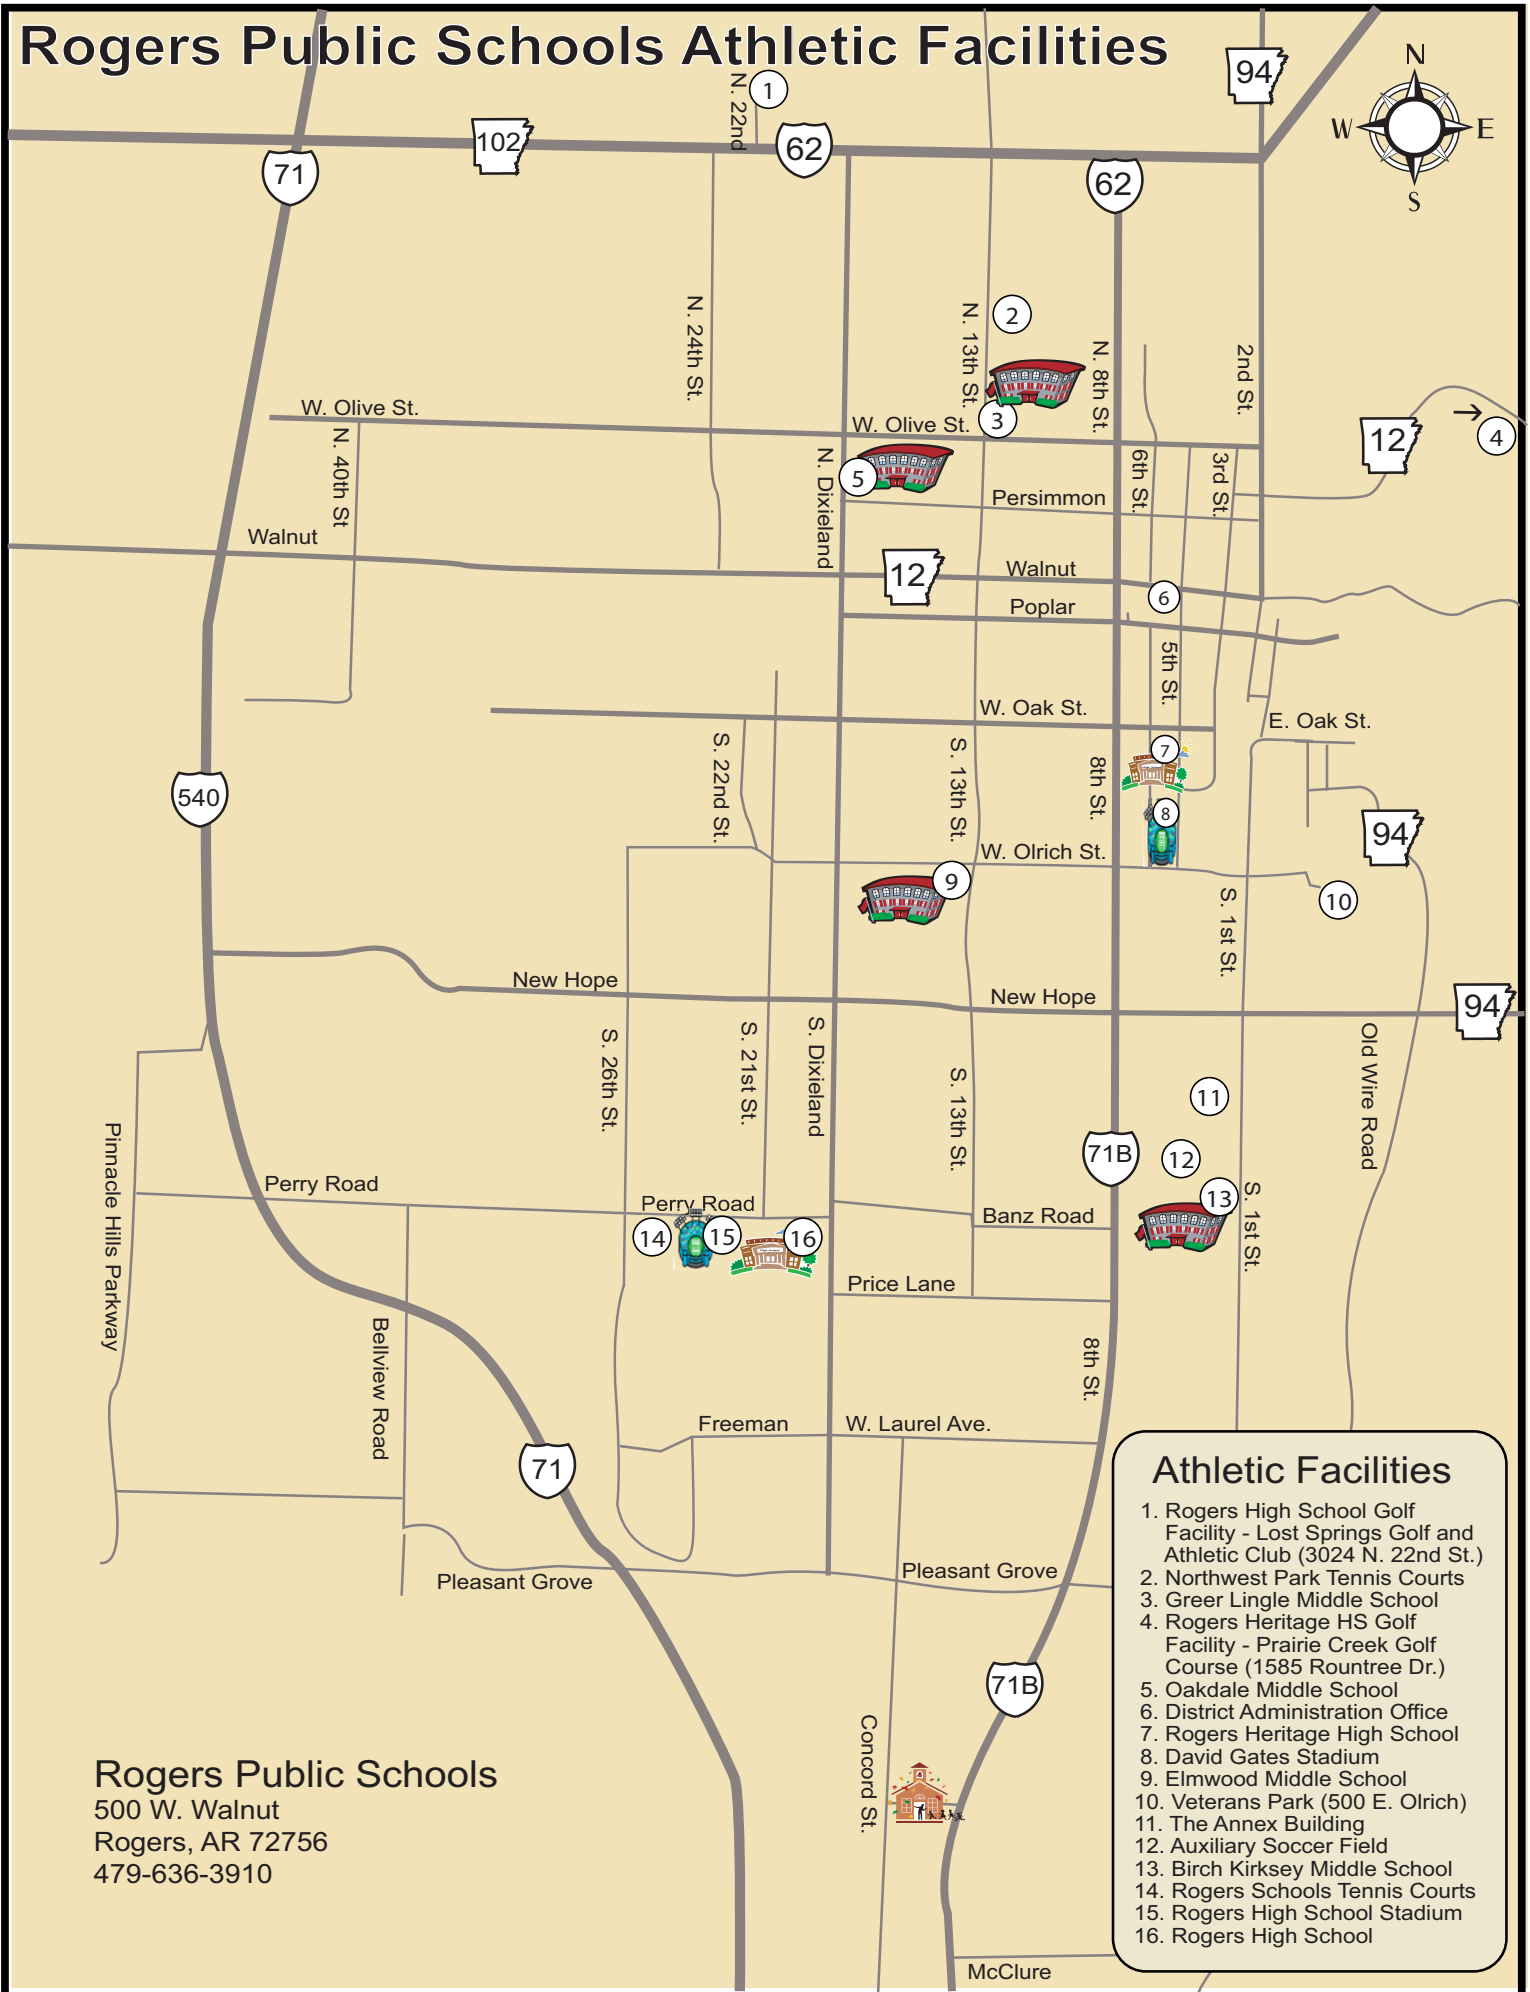

Rogers Public Schools Athletic Facilities

- ### Athletic Facilities
1. Rogers High School Golf Facility - Lost Springs Golf and Athletic Club (3024 N. 22nd St.)
 2. Northwest Park Tennis Courts
 3. Greer Lingle Middle School
 4. Rogers Heritage HS Golf Facility - Prairie Creek Golf Course (1585 Rountree Dr.)
 5. Oakdale Middle School
 6. District Administration Office
 7. Rogers Heritage High School
 8. David Gates Stadium
 9. Elmwood Middle School
 10. Veterans Park (500 E. Olrich)
 11. The Annex Building
 12. Auxiliary Soccer Field
 13. Birch Kirksey Middle School
 14. Rogers Schools Tennis Courts
 15. Rogers High School Stadium
 16. Rogers High School